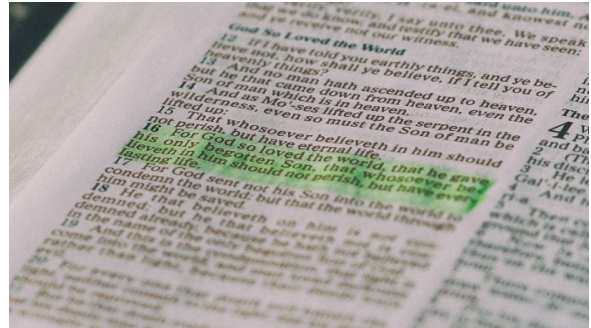

June 2022 LWML CNH Convention In-services

LUTHERAN BRAILLE WORKERS
will have a braille workstation
setup for the ladies to press out a
book in braille from 12pm to 5pm
on Friday.

**MARKING BIBLES FOR LOVELOCK &
NNCC PRISON MINISTRY**
using Lutheran Prison Ministries'
Gospel Message
Bible verses marked to guide the
reader through a summary of the
Gospel.

**Coloring Bookmarks to go with the
Bibles**

**In-gathered Hygiene Items will be
turned into Hygiene Kits along with
a Gospel message for Mercy
Holistic Shower Ministries**
Bath Size Bar of Soap
Adult Size Toothbrush
Toothpaste
Shampoo & Sturdy Comb
Stick Deodorant & Razor
6 Band-Aids (1/2" or 3/4")
secured together

**A GOSPEL MESSAGE STICKER WILL BE ADDED TO EACH GIFT CARD FOR
MERCY'S MINISTRY ST LUKE, AUSTIN'S HOUSE AND RCIL & DO DROP IN**