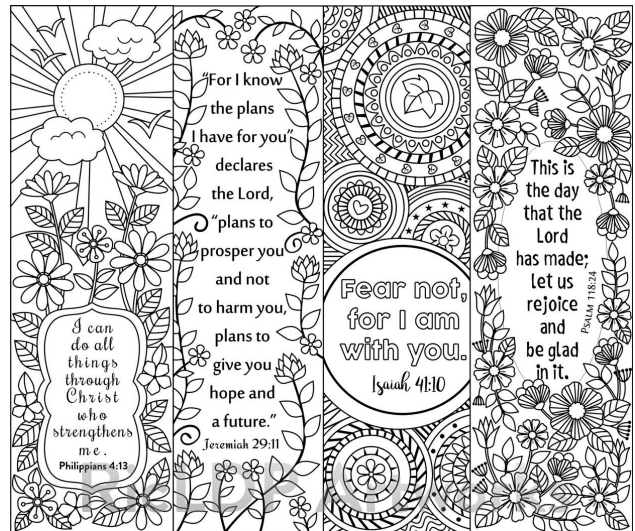

June 2022 LWML CNH Convention In-services

LUTHERAN BRAILLE WORKERS
will have a braille workstation
setup for the ladies to press out a
book in braille from 12pm to 5pm
on Friday.

**MARKING BIBLES FOR LOVELOCK &
NNCC PRISON MINISTRY**
using Lutheran Prison Ministries'
Gospel Message
Bible verses marked to guide the
reader through a summary of the
Gospel.

**Coloring Bookmarks to go with the
Bibles**

**In-gathered Hygiene Items will be
turned into Hygiene Kits along with
a Gospel message for Mercy
Holistic Shower Ministries**
Bath Size Bar of Soap
Adult Size Toothbrush
Toothpaste
Shampoo & Sturdy Comb
Stick Deodorant & Razor
6 Band-Aids (1/2" or 3/4")
secured together

**A GOSPEL MESSAGE STICKER WILL BE ADDED TO EACH GIFT CARD FOR
MERCY'S MINISTRY ST LUKE, AUSTIN'S HOUSE AND RCIL & DO DROP IN**